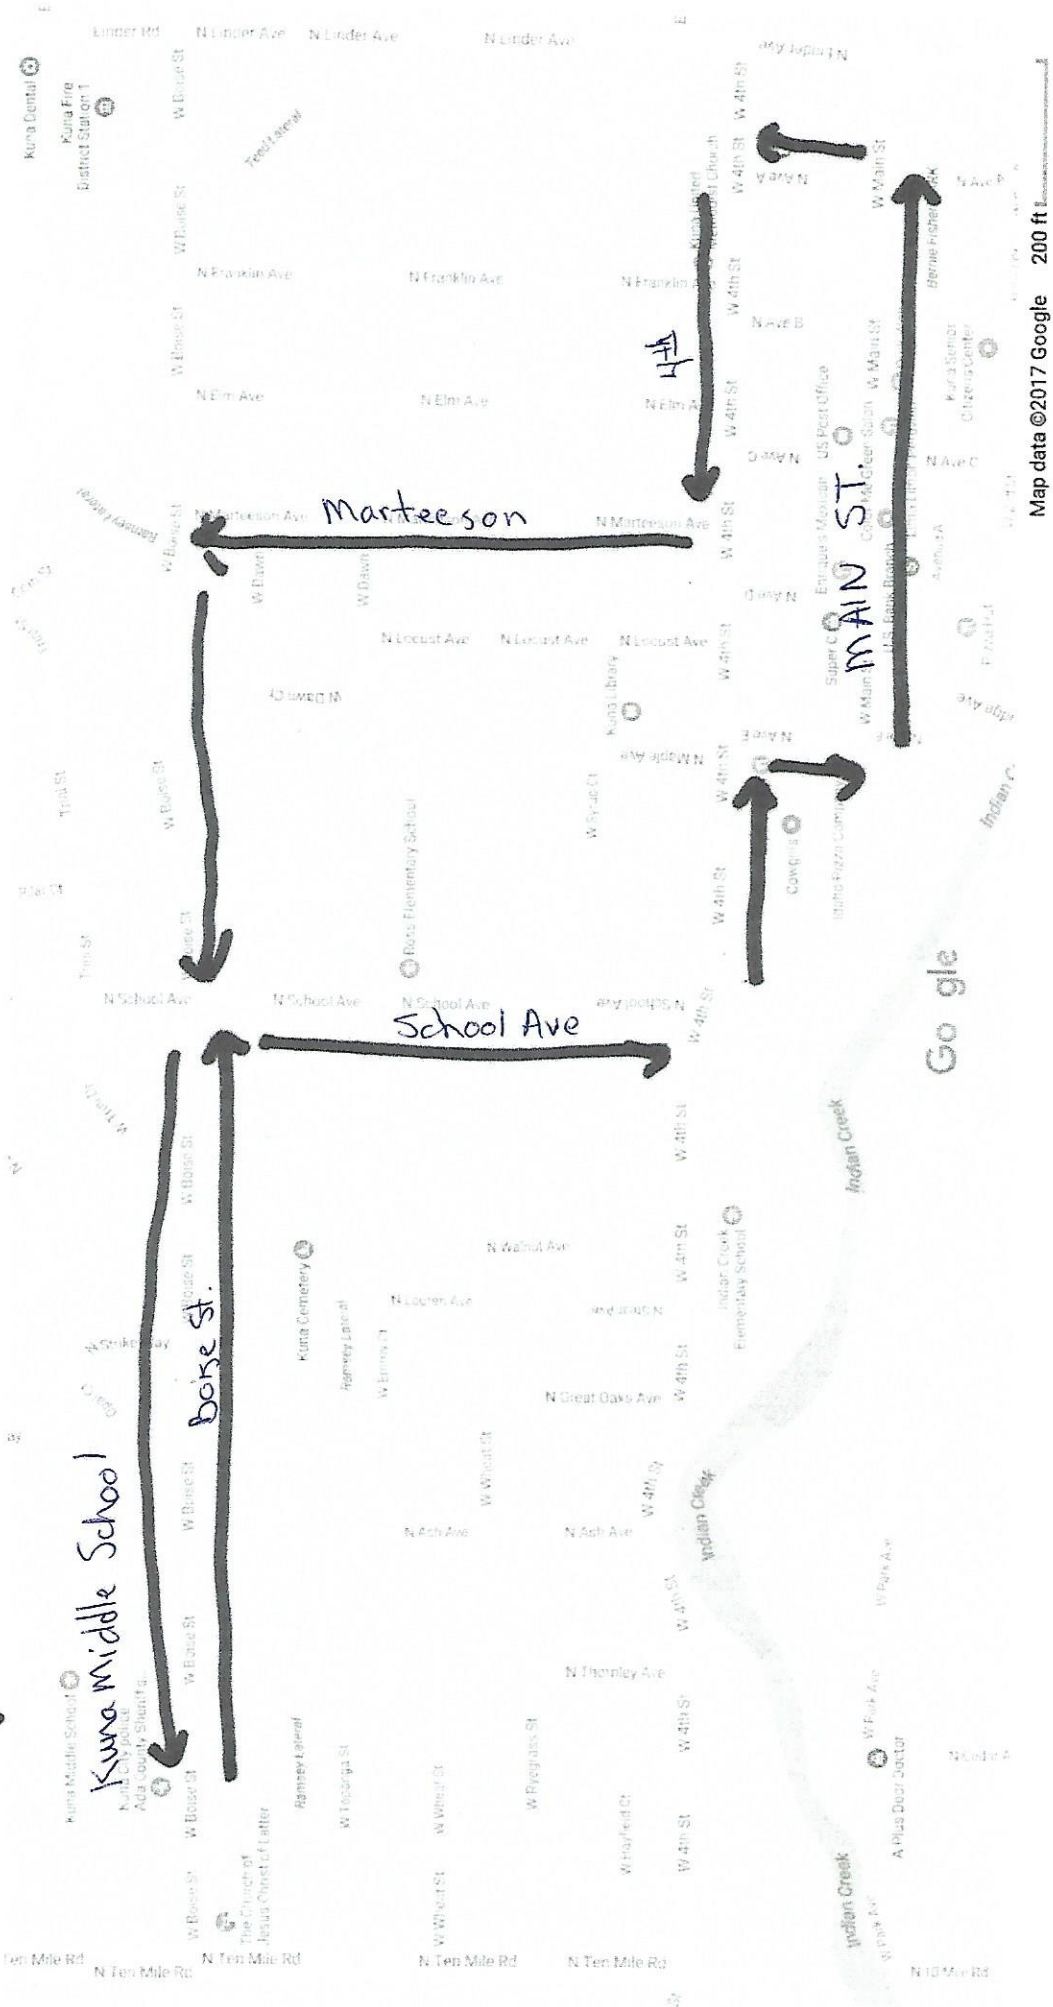

START / FINISH

Kuna Middle School

Boise St.

School Ave

Martesson

MAIN ST.

PAVED ROUTE

Map data ©2017 Google 200 ft

Google